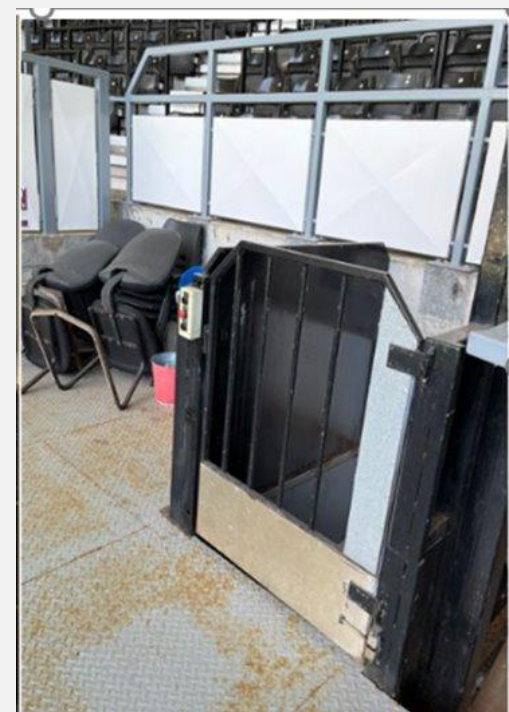

Lift exit/entrance – at the top of the wheelchair platform