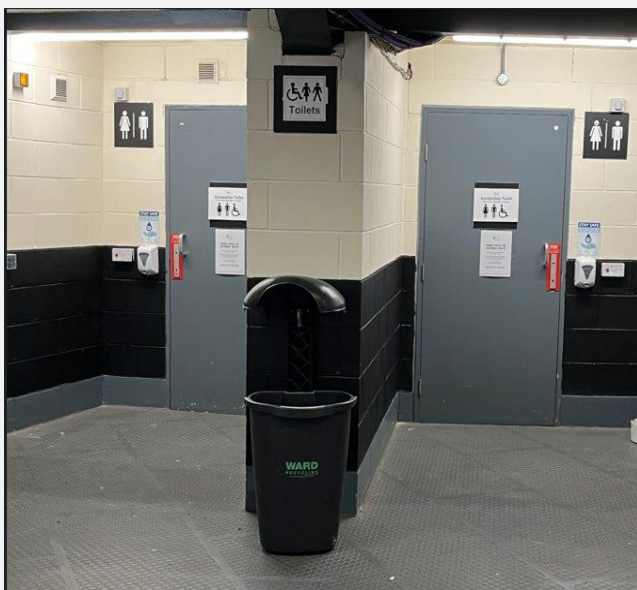

Facility include:

- Grab rails
- RADAR key access
- Emergency pull cords

Outside the 'Away End' accessible toilets

Inside layout of an accessible toilet

Food & Drink Kiosks

- Step-free access to kiosks.
- Stewards on hand to assist, if needed.