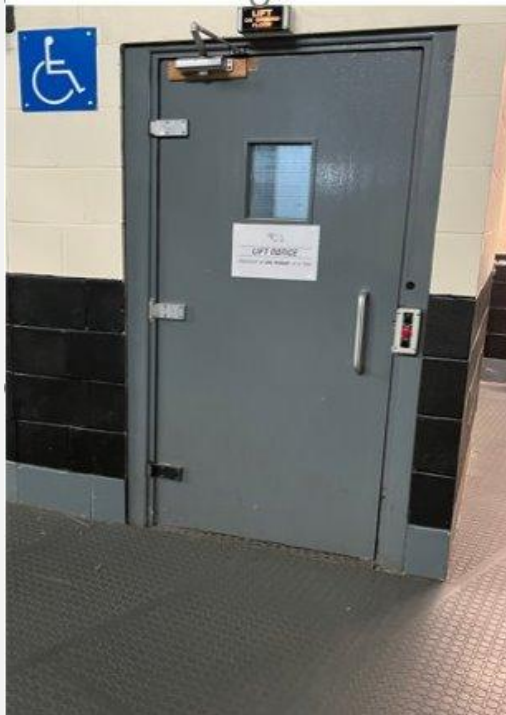

PRIDE PARK STADIUM MATCHDAY ACCESSIBILITY PHOTO GUIDE(Away Supporters)

Wheelchair Platform Enclosed Lift

Our 'away' elevated wheelchair platform (South-east corner) is accessed via an enclosed lift, as shown in the three images below.

Lift entrance/exit – at concourse level