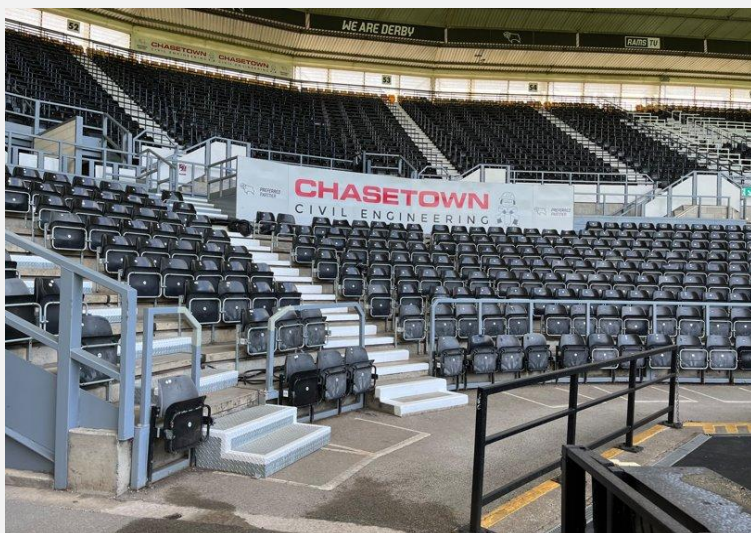

Wheelchair Platform Enclosed Lift

Our 'away' elevated wheelchair platform (South-east corner) is accessed via an enclosed lift, as shown in the three images below.

Lift entrance/exit – at concourse level

Inside lift

Lift exit/entrance – at the top of the wheelchair platform

PRIDE PARK STADIUM MATCHDAY ACCESSIBILITY PHOTO GUIDE(Away Supporters)

Pitchside Wheelchair User Spaces

Wheelchair spaces for away supporters are located pitchside in the southeast corner of the stadium. Please note that wheelchair space locations may vary depending on the fixture and stadium configuration.

Pitchside wheelchair user spaces

PRIDE PARK STADIUM MATCHDAY ACCESSIBILITY PHOTO GUIDE(Away Supporters)

Easy Access Seating

Easy access seating is in the southeast corner of the stadium for away supporters. These are on Row BB (1 step – front row), Row CC (2 steps), and Row DD (3 steps).