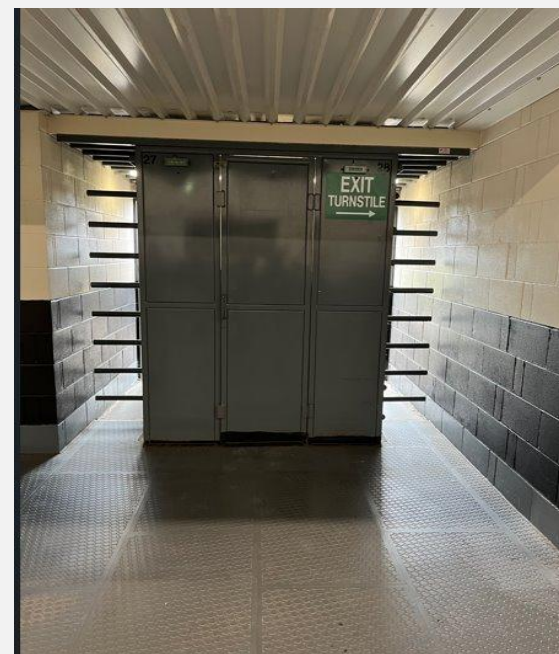

Turnstile – View from concourse