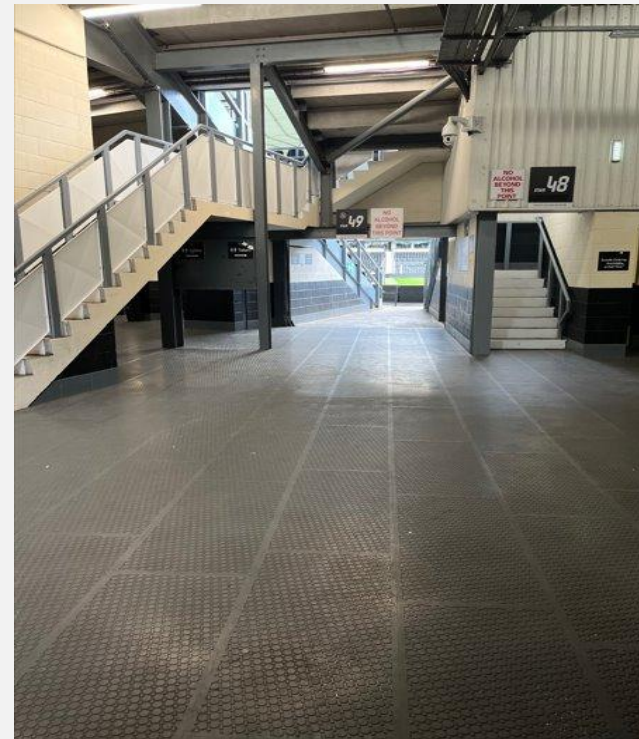

Accessible Entrance

View from Accessible Entrance 'S' looking into the concourse area

PRIDE PARK STADIUM MATCHDAY ACCESSIBILITY PHOTO GUIDE(Away Supporters)

Turnstiles

Turnstile entrance – visual reference to assist with arrival and entry.