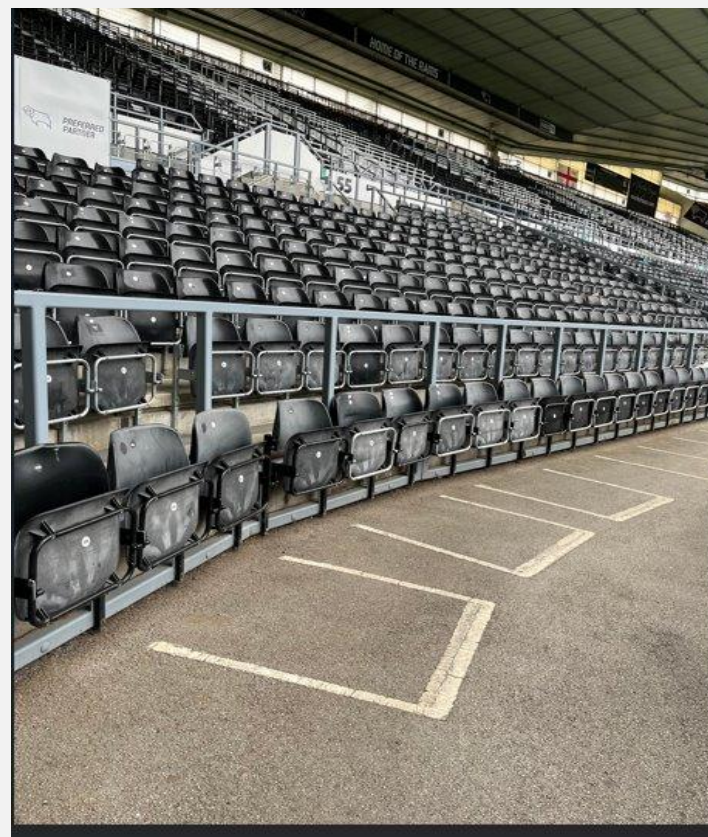

Wheelchair Platform Enclosed Lift

Our 'away' elevated wheelchair platform (South-east corner) is accessed via an enclosed lift, as shown in the three images below.

Lift entrance/exit – at concourse level

Inside lift

Lift exit/entrance – at the top of the wheelchair platform

PRIDE PARK STADIUM MATCHDAY ACCESSIBILITY PHOTO GUIDE(Away Supporters)

Pitchside Wheelchair User Spaces

Wheelchair spaces for away supporters are located pitchside in the southeast corner of the stadium. Please note that wheelchair space locations may vary depending on the fixture and stadium configuration.

Pitchside wheelchair user spaces

PRIDE PARK STADIUM MATCHDAY ACCESSIBILITY PHOTO GUIDE(Away Supporters)

Easy Access Seating

Easy access seating is in the southeast corner of the stadium for away supporters. These are on Row BB (1 step – front row), Row CC (2 steps), and Row DD (3 steps).